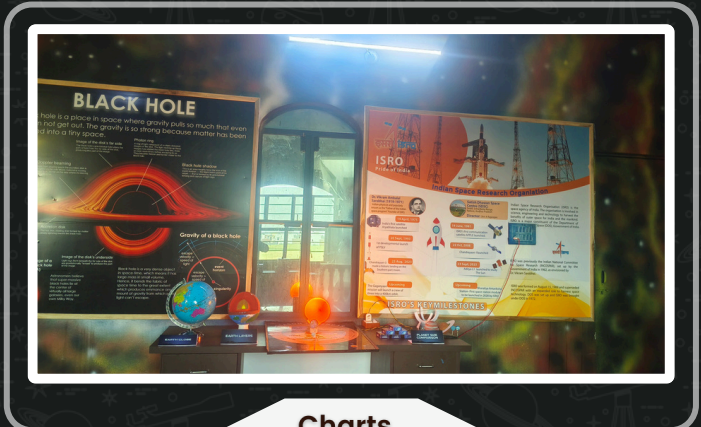

Space Time Demonstration

Space Time Demonstration (In-house Design)

EDUCATIONAL DISPLAYS AND VISUAL AIDS:

— Where Dreams LAB Take Flight —

Infographics

Infographics on the inside and outside wall (Sun board with vinyl) designed and concept by In-House team

Space themed Graffiti

Space themed Graffiti art on room ceiling & wall by In-House team.

hanging Model

Solar System hanging Model (In-House Design)

Astronaut cutout

Astronaut cutout (In-House Design)

Infographics

Charts

Space Graffiti

Solar System Hanging Models

Photo cutout

ASTROPATHSHALA

— Where Dreams LAB Take Flight —

GALLERY

Comet Making