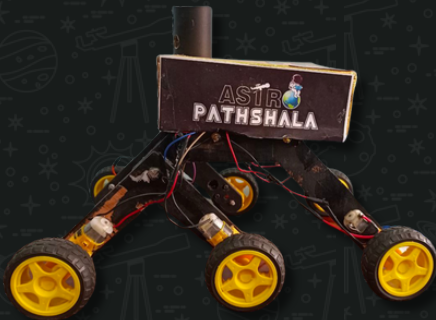

Kaleidoscope

creates mesmerizing patterns through multiple reflections of light between angled mirrors.

MODELS AND ACCESSORIES

ASTROPATHSHALA LAB

— Where Dreams Take Flight —

ROCKETRY:

GSLV MK-3 Model

Geosynchronous Satellite Launch Vehicle- Model of Most powerful rocket by ISRO

PSLV Model

Polar Satellite launch vehicle - Model of a rocket designed by ISRO.

Single stage hydro-rocket

Single stage design of working Hydro-Rocket.

Reusable Hydro-rocket

Working Hydro-Rocket equipped with parachute

SPACE TECHNOLOGY & ROBOTICS:

Rover working model

A working replica of Pragyaan Rover

Satellite model

A working model of weather forecast satellite

Electronics

Breadboard, Jumper wires, Dc Motors, Wheel, ESP-32, Motor Drivers, Buck Converter, Batteries, Servo Motors, Soldering iron kit, Electric wire, Tool kit for electronics

ASTROPATHSHALA

— Where Dreams **LAB** Take Flight —

MODELS AND ACCESSORIES FOR ASTRONOMY:

ASTRONOMICAL MODELS

Solar System Models

Geo-Centric and Helio-Centric Model

Moon and Earth Models

Earth day night model, Moon phase model