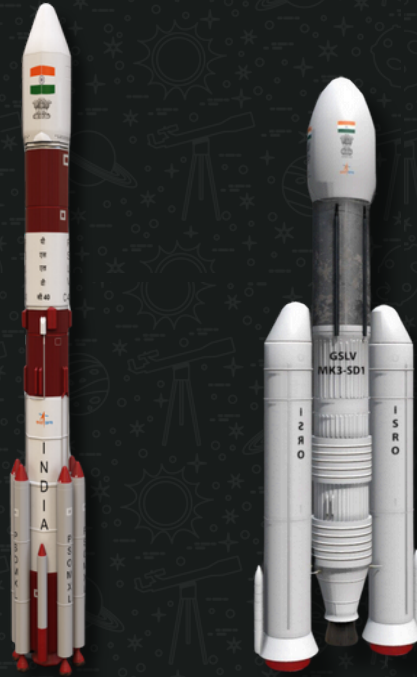

Kaleidoscope

creates mesmerizing patterns through multiple reflections of light between angled mirrors.

MODELS AND ACCESSORIES

ASTROPATHSHALA LAB

— Where Dreams Take Flight —

ROCKETRY:

GSLV MK-3 Model

Geosynchronous Satellite Launch Vehicle- Model of Most powerful rocket by ISRO

PSLV Model

Polar Satellite launch vehicle - Model of a rocket designed by ISRO.

Single stage hydro-rocket

Single stage design of working Hydro-Rocket.

Reusable Hydro-rocket

Working Hydro-Rocket equipped with parachute