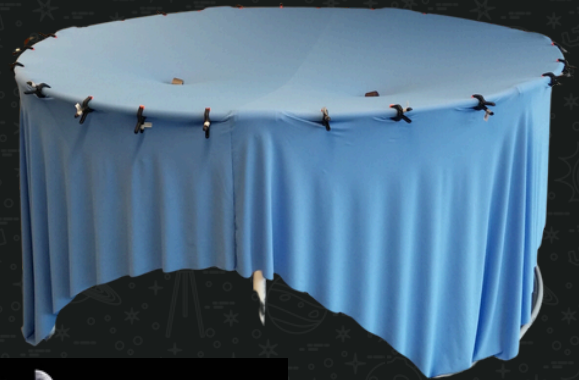

ASTROPATHSHALA

— Where Dreams **LAB** Take Flight —

MODELS AND ACCESSORIES FOR ASTRONOMY:

ASTRONOMICAL MODELS

Solar System Models

Geo-Centric and Helio-Centric Model

Moon and Earth Models

Earth day night model, Moon phase model

Newtonian Wheels

Newtonian Wheel - To Study light

Globes

Celestial Globe, Earth Globe

Charts

Moon Chart, Celestial chart, Constellation Board, Zodiac Wheel, Moon wheel Calendar

Lasers

Astronomical Laser (Red)
Astronomical Laser (green)

Space Time Demonstration

Space Time Demonstration (In-house Design)